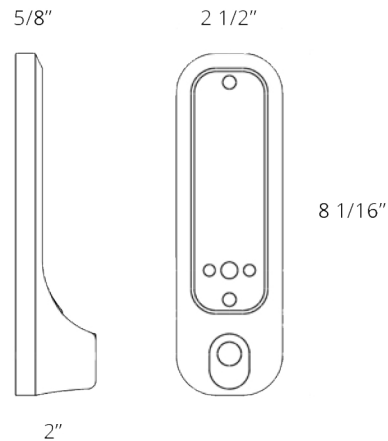

Dimensions with 2835 & KOS 2835 Installed:

- Length: 8 1/16"
- Width: 2 1/2"
- Depth: 2 3/4"

Door Thickness: 1 1/8" to 2", up to 5" with Extension Kit

Material: Aluminum

Reversible Handing

For Exterior & Interior Use

Weather Resistant

Lifetime Mechanical Warranty